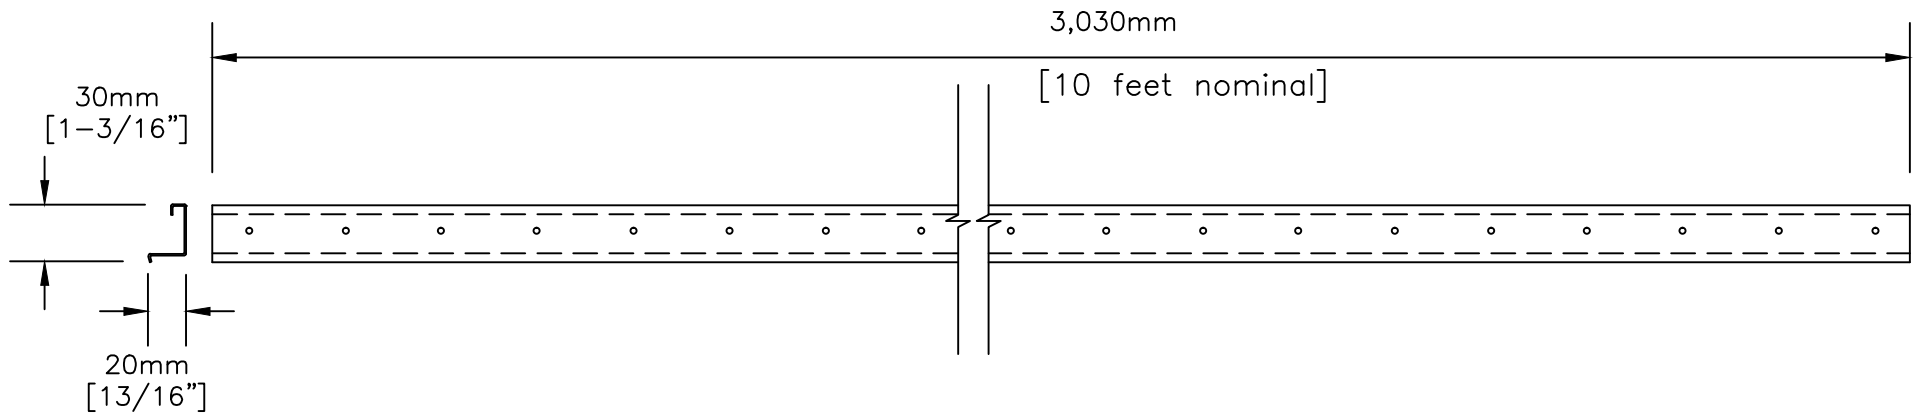

JEL778/788 STEEL PANEL CLIP

FA710T VERTICAL STARTER TRACK - 10MM

SCALE: 3" = 1'-0"

FA700 10MM STARTER TRACK

SCALE: 3" = 1'-0"