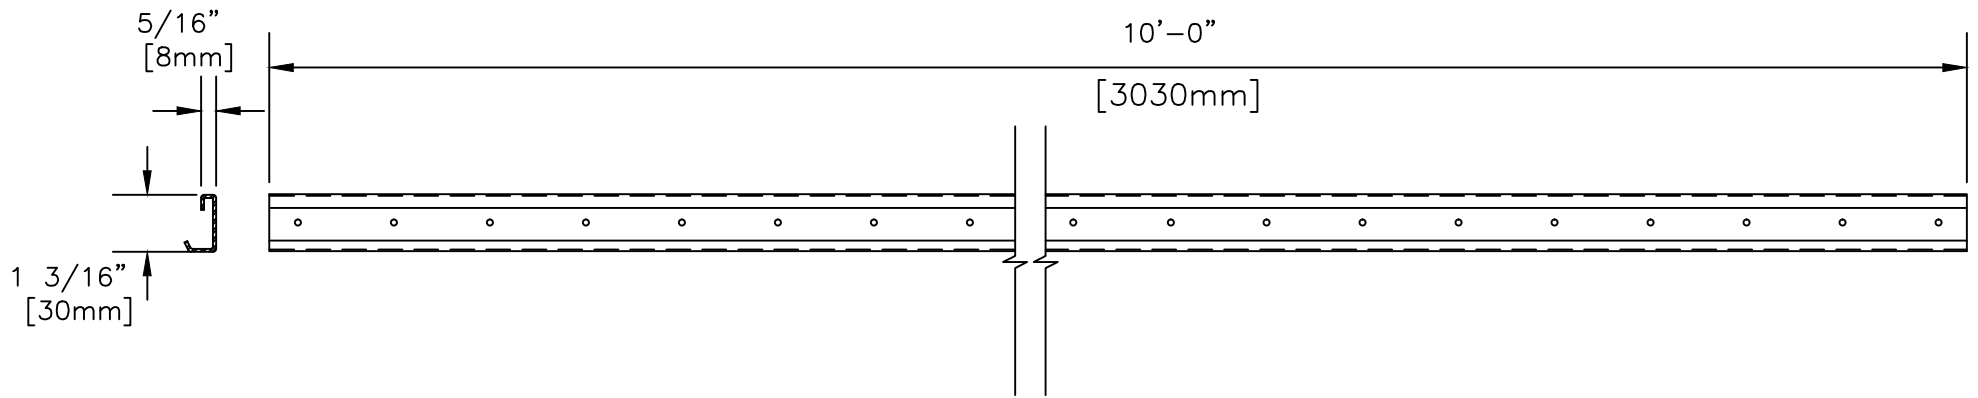

JEL778/788 STEEL PANEL CLIP

FA710T VERTICAL STARTER TRACK - 10MM

SCALE: 3" = 1'-0"

FA700 10MM STARTER TRACK

SCALE: 3" = 1'-0"